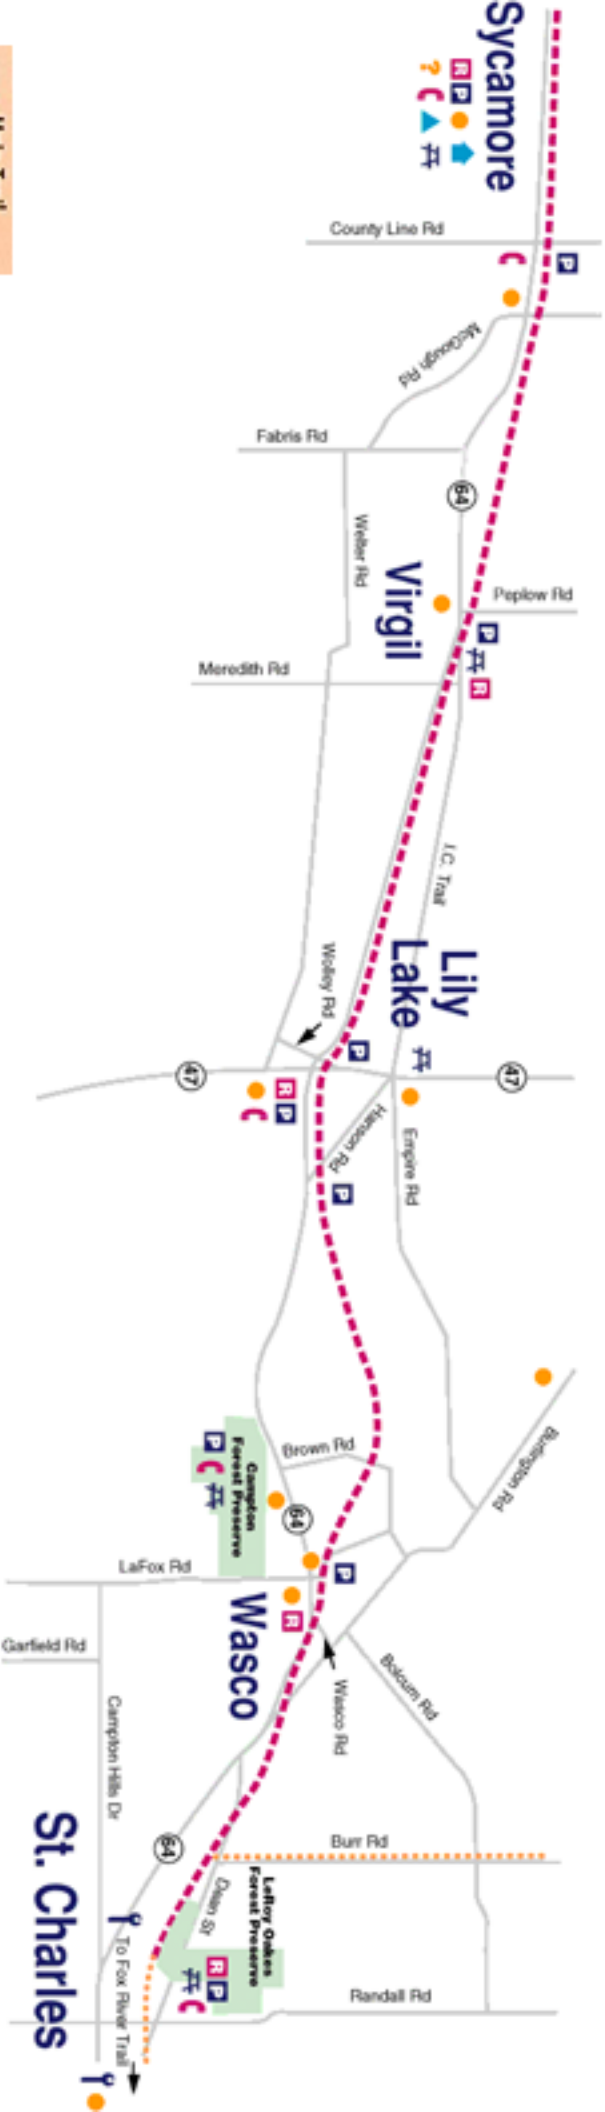

Great Western Trails

--- Main Trail
- - - Auxiliary Trail
Many include street trails

B Bike Services
C Telephone
A Picnic Area
P Parking
R Restrooms
? Information
+ Lodging
+ Food/Beverage
+ First Aid
+ Police