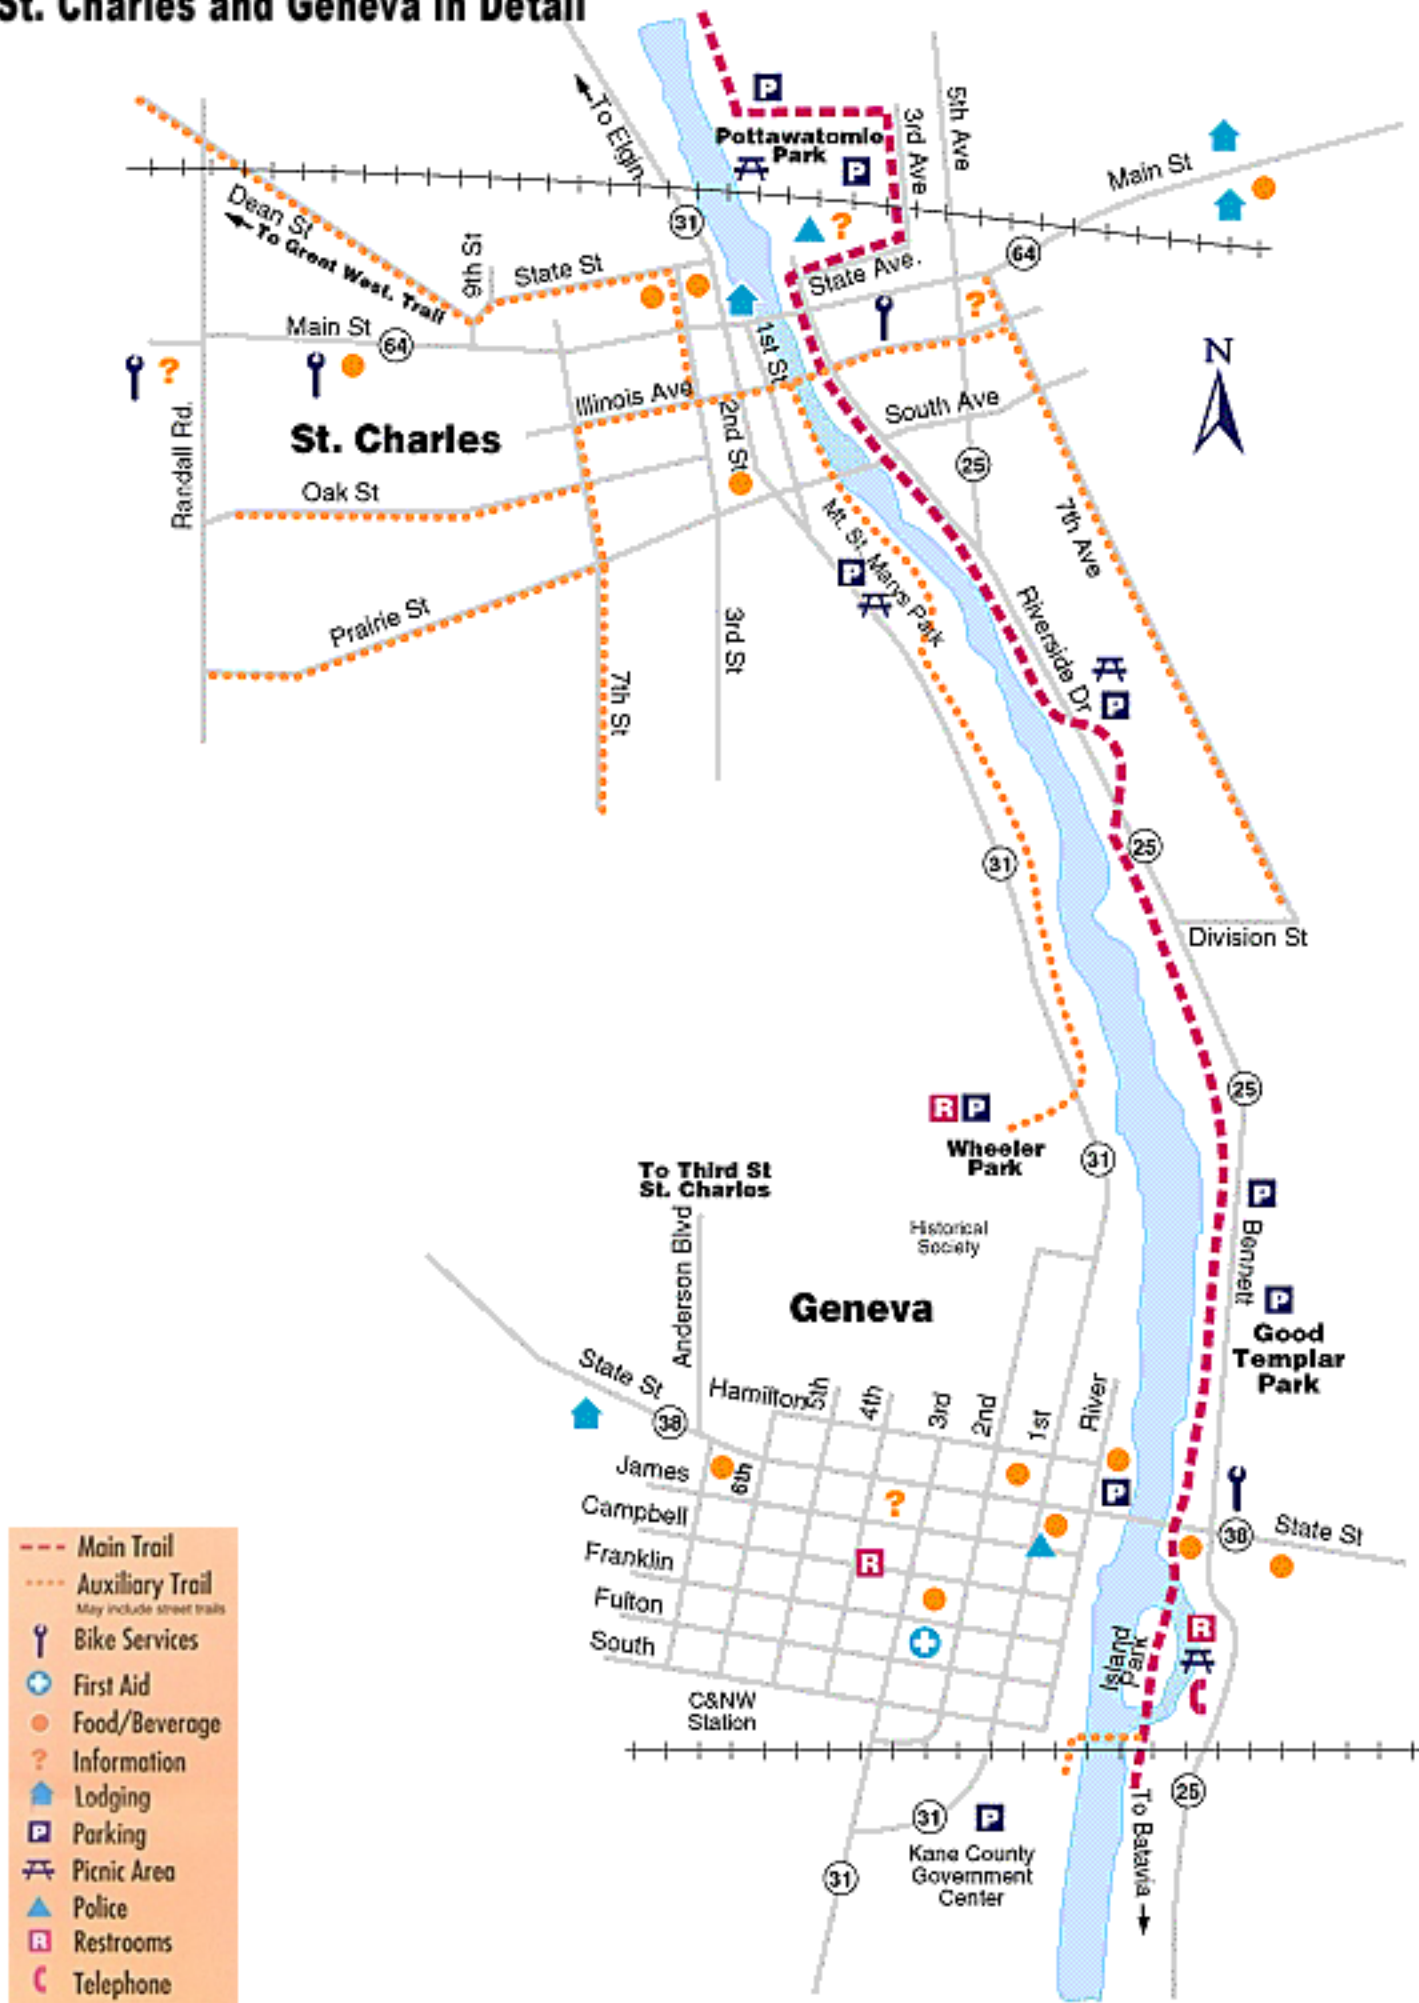

Fox River Bicycle Trail System

- Main Trail
- Auxiliary Trail
May include street trails
- Bike Services
- First Aid
- Food/Beverage
- Information
- Lodging
- Parking
- Picnic Area
- Police
- Restrooms
- Telephone

West Dundee, East Dundee and Elgin in Detail

- Main Trail
- ... Auxiliary Trail
May include street trails
- 🚲 Bike Services
- 🏥 First Aid
- 🍌 Food/Beverage
- ❓ Information
- 🏠 Lodging
- 🅑 Parking
- 🏖️ Picnic Area
- 👮 Police
- 🚻 Restrooms
- ☎ Telephone

St. Charles and Geneva in Detail

Virgil Gilman Trail

- - - Main Trail
- - - Auxiliary Trail
may include street trails
♣ Bike Services
+ First Aid
● Food/Beverage
? Information
♣ Lodging
P Parking
♣ Picnic Area
P Police
R Restrooms
☎ Telephone

Great Western Trails

--- Main Trail
- - - Auxiliary Trail
Many include street trails

B Bike Services
C Telephone
A Picnic Area
P Parking
R Restrooms
? Information
+ Lodging
+ Food/Beverage
+ First Aid
+ Police