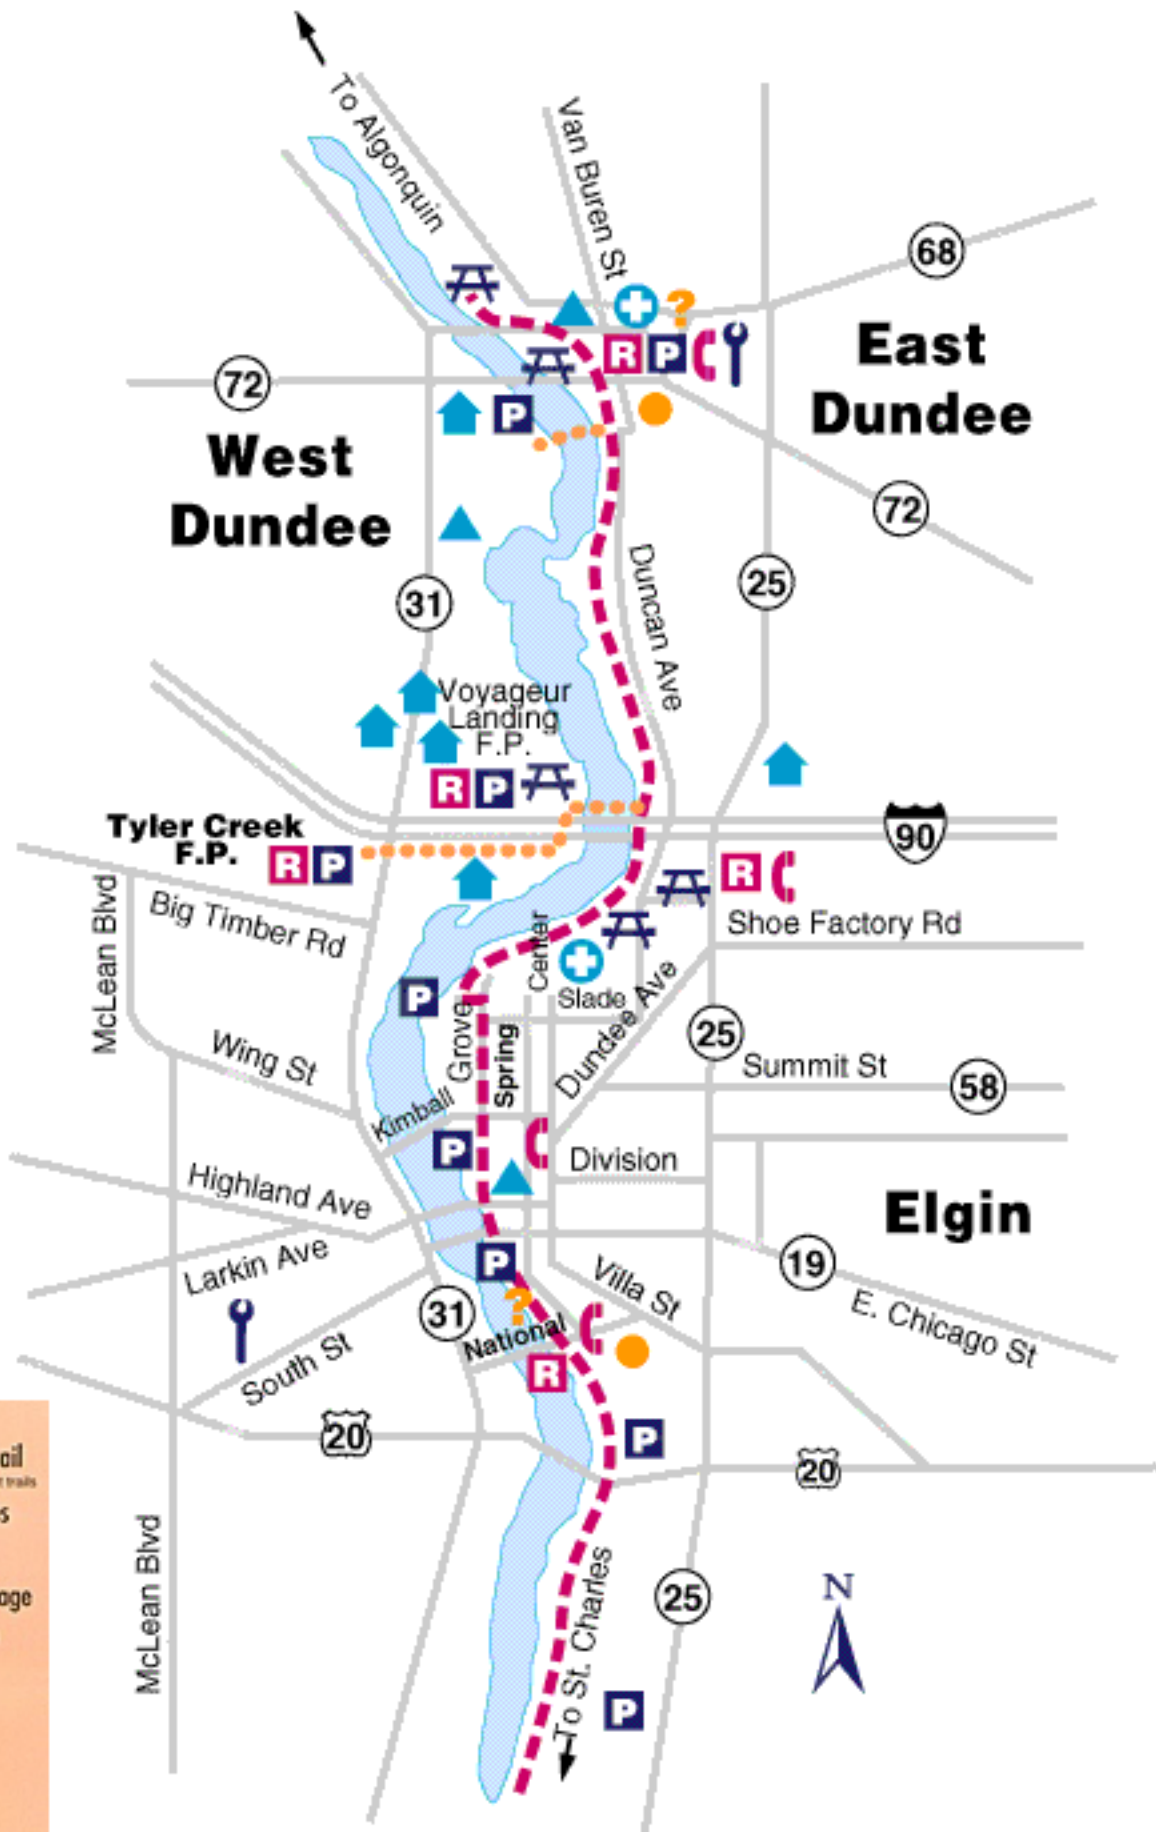

Fox River Bicycle Trail System

- Main Trail
- Auxiliary Trail
May include street trails
- Bike Services
- First Aid
- Food/Beverage
- Information
- Lodging
- Parking
- Picnic Area
- Police
- Restrooms
- Telephone

West Dundee, East Dundee and Elgin in Detail

- Main Trail
- ... Auxiliary Trail
May include street trails
- 🚲 Bike Services
- 🏥 First Aid
- 🍌 Food/Beverage
- ❓ Information
- 🏠 Lodging
- 🅑 Parking
- 🏖️ Picnic Area
- 👮 Police
- 🚻 Restrooms
- ☎ Telephone

St. Charles and Geneva in Detail

Virgil Gilman Trail

- - - Main Trail
- - - Auxiliary Trail
may include street trails
♣ Bike Services
+ First Aid
● Food/Beverage
? Information
♣ Lodging
P Parking
♣ Picnic Area
P Police
R Restrooms
☎ Telephone

Great Western Trails

--- Main Trail
- - - Auxiliary Trail
Many include street trails

B Bike Services
C Telephone
A Picnic Area
P Parking
R Restrooms
? Information
+ Lodging
+ Food/Beverage
+ First Aid
+ Police