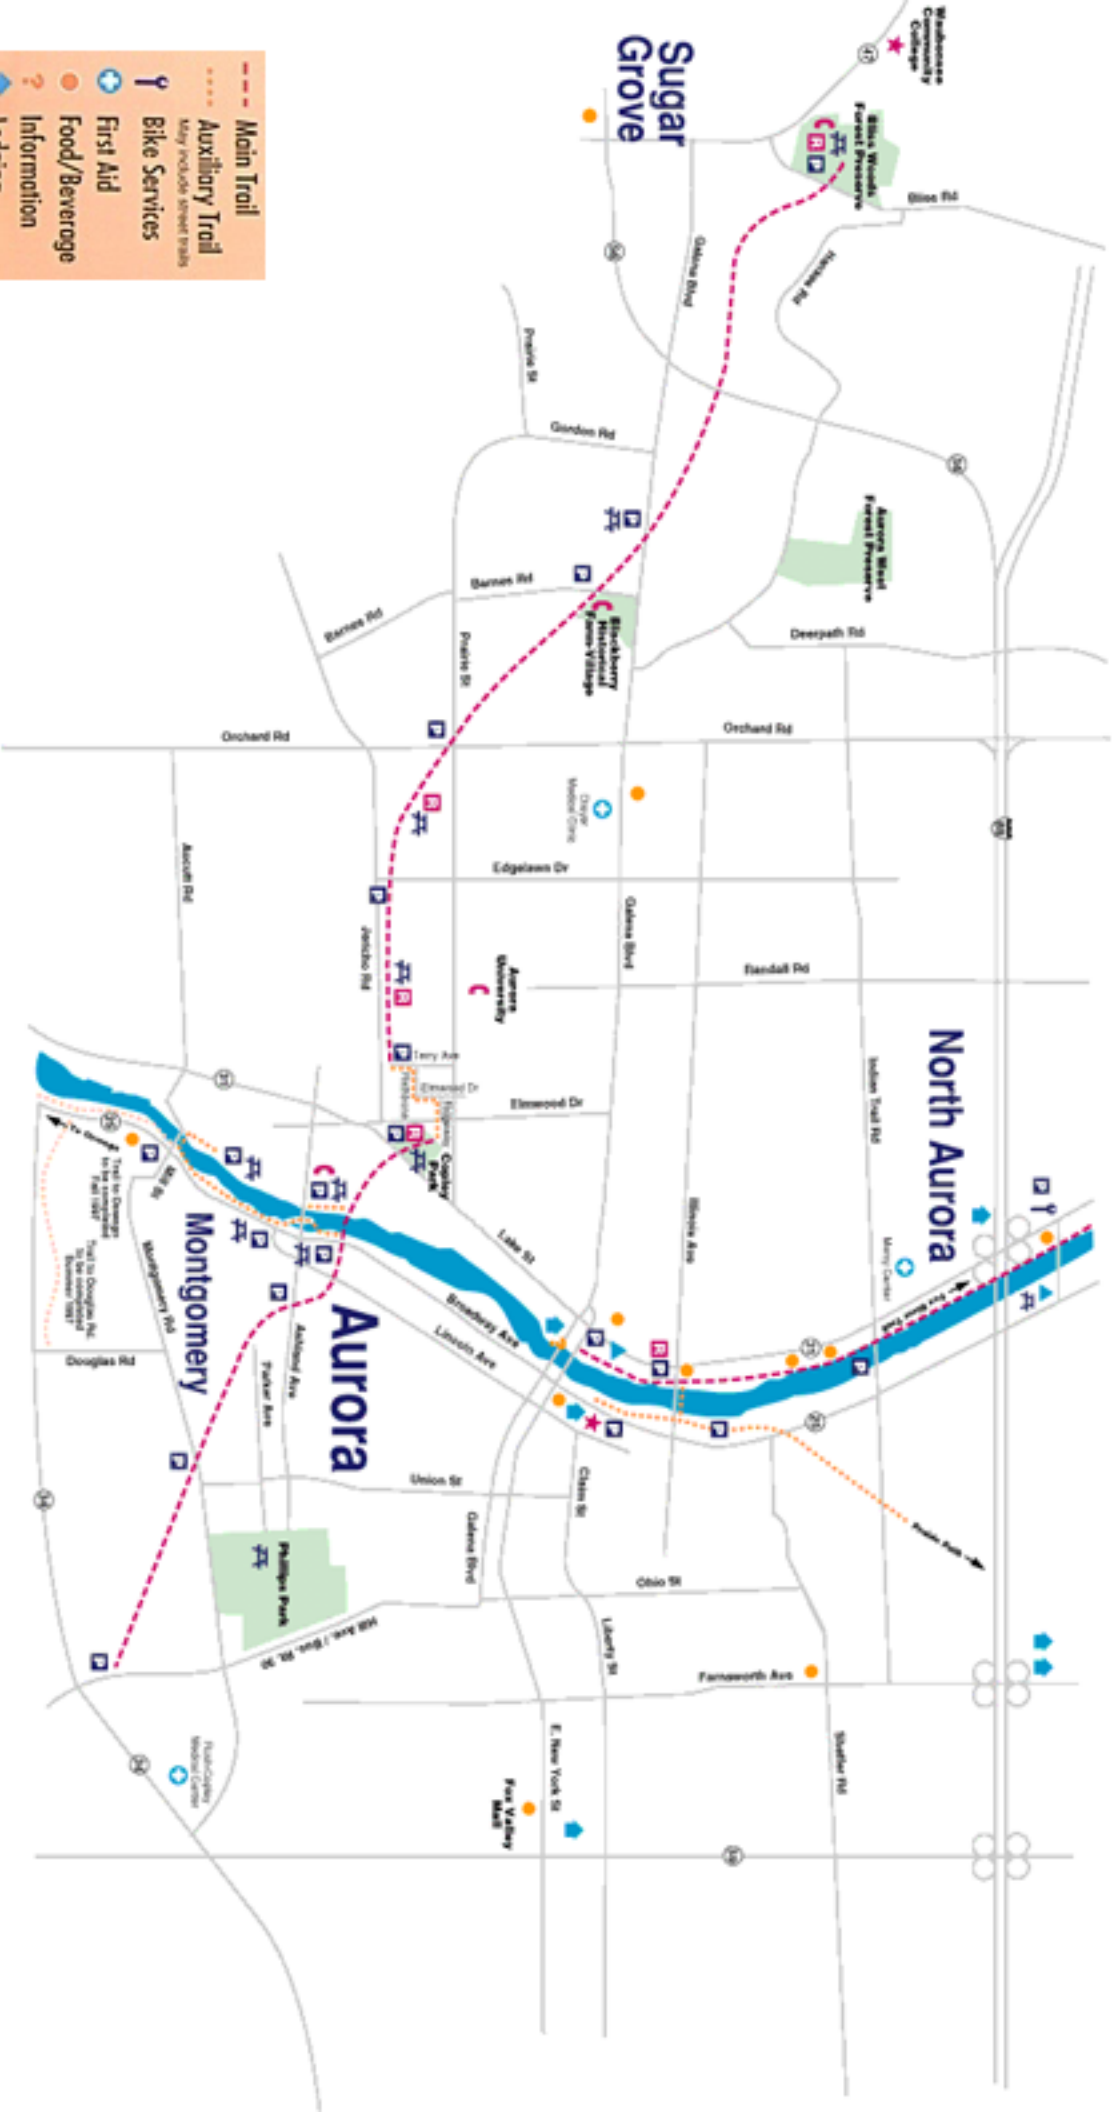

Fox River Bicycle Trail System

- Main Trail
- Auxiliary Trail
May include street trails
- Bike Services
- First Aid
- Food/Beverage
- Information
- Lodging
- Parking
- Picnic Area
- Police
- Restrooms
- Telephone

West Dundee, East Dundee and Elgin in Detail

- Main Trail
- ... Auxiliary Trail
May include street trails
- 🚲 Bike Services
- 🏥 First Aid
- 🍌 Food/Beverage
- ❓ Information
- 🏠 Lodging
- 🅑 Parking
- 🏖️ Picnic Area
- 👮 Police
- 🚻 Restrooms
- ☎ Telephone

St. Charles and Geneva in Detail

Virgil Gilman Trail

- - - Main Trail
- - - Auxiliary Trail
may include street trails
♣ Bike Services
+ First Aid
● Food/Beverage
? Information
♣ Lodging
P Parking
♣ Picnic Area
P Police
R Restrooms
☎ Telephone

Great Western Trails

--- Main Trail
- - - Auxiliary Trail
Many include street trails

B Bike Services
C Telephone
A Picnic Area
P Parking
R Restrooms
? Information
+ Lodging
+ Food/Beverage
+ First Aid
+ Police